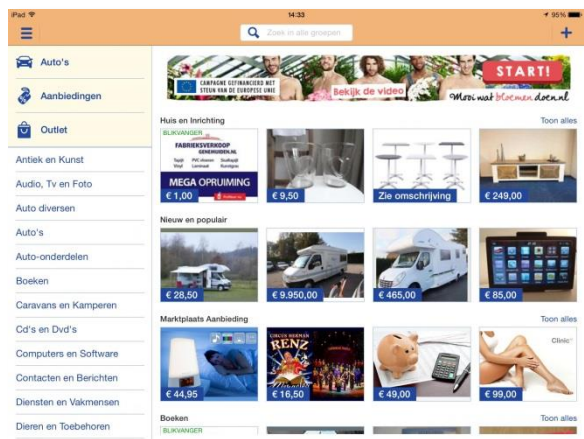

Het materiaal moet 3 werkdagen voor startdatum van de campagne worden aangeleverd via traffic@marktplaats.nl.

Adverteren in de Marktplaats Tablet App | Aanleverspecificaties

Expandable Leaderboard

Specificaties

We gebruiken de expertise van Weborama als het gaat om HTML5 campagnes

[Download hier de templates voor de Expandable Leaderboard](#)

Beschikbaar op de

Homepage en Rubrieken

Meer informatie

Neem contact op voor hulp via support@weborama.nl of +31 (0) 20 52 46 690

Materiaal aanleveren

Het materiaal moet 3 werkdagen voor startdatum van de campagne worden aangeleverd bij Weborama.